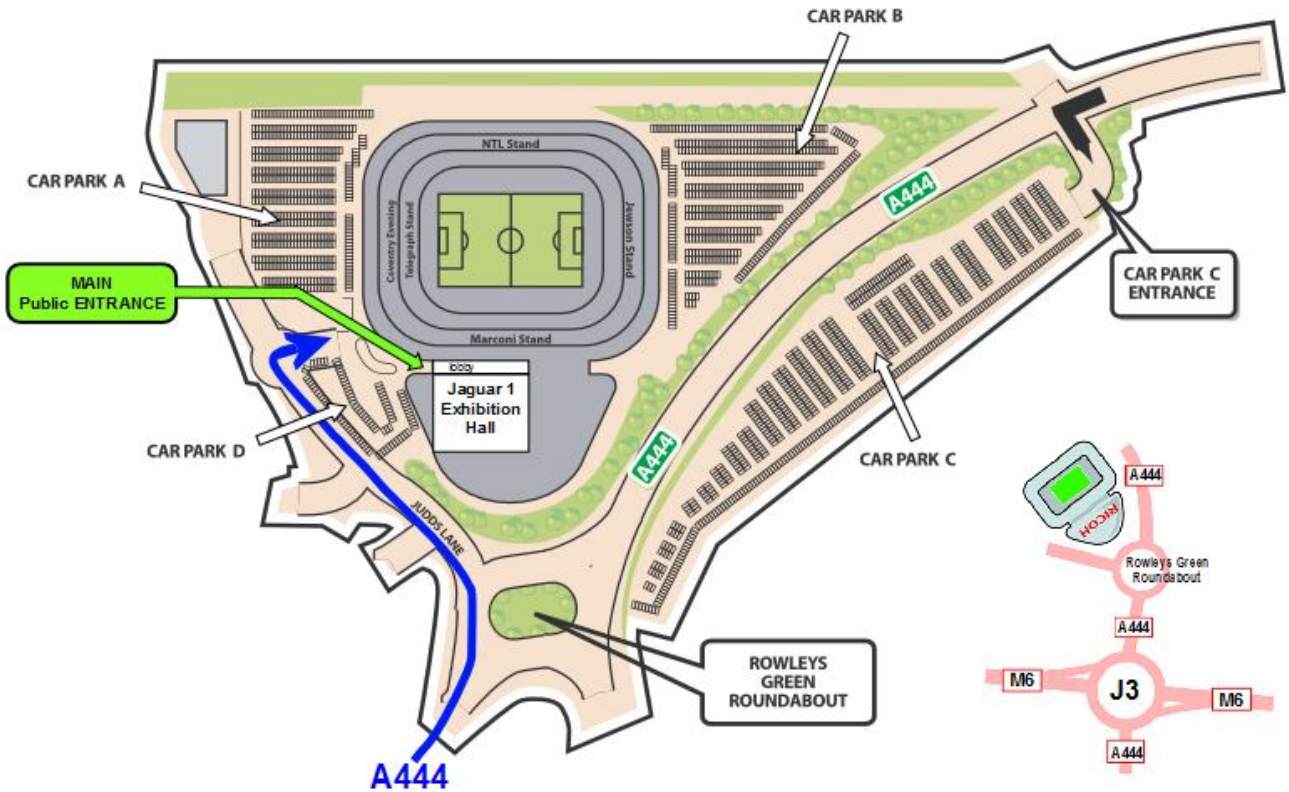

By Rail

The railway station for the Ricoh Arena is the main Coventry railway station, which is in the City Centre and approximately 6 miles away. There are always black cabs immediately outside the station and it is a 10 to 15 minute taxi ride costing around £8.80

There is a taxi drop off point at the Ricoh Arena outside the main Atrium entrance.

By Air

Birmingham Airport is approx. 16 miles away which will take around 25 mins to drive.

Arrival & Parking :

Please park in the car parks A or C and enter by the main (North) entrance.

Unfortunately you will have to pay for parking at the meters.

Help / More Information :

Dermot Boylan
ELRIG
General Manager
dermot.boylan@elrig.org
07795 181 650

Jackie Howard
ELRIG
Conf. Co-ordinator
Jackie.howard@elrig.org
07879 050 555