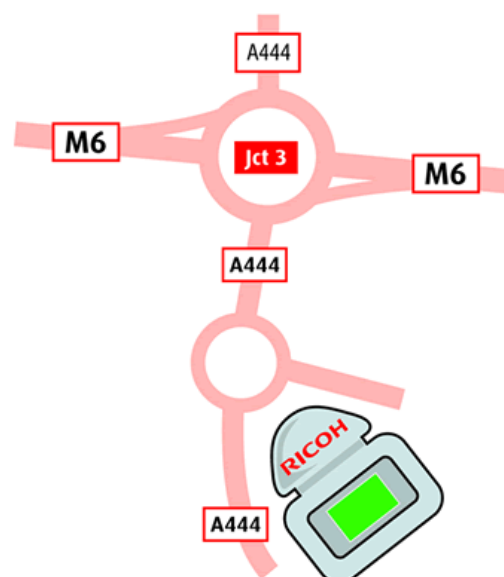

Tel : 0844 873 6596

How to Get There:

The Ricoh Arena is just off Junction 3 of the M6

Please also see the "Locator Map"

By Road

From the North

Take the M1 southbound.
 Leave the M1 at junction 21,
 then at the roundabout take the 3rd exit onto the M69
 (signposted Coventry, Birmingham)
 Leave the M69 branching left
 (signposted Birmingham M6, Coventry North and Central A4600).
 Keep in right-hand lane then continue forward (signposted Birmingham) joining the M6 at junction 2.
 Leave the M6 at junction 3, then take 2nd exit onto Phoenix Way - A444 (signposted Coventry)

At the next roundabout, take the 1st exit onto Rowleys Green Lane.
At roundabout take 2nd exit onto Judds Lane.
Arrive at Ricoh Arena.

From the North-West

Take the M6 southbound.
Leave the M6 at junction 3 (signposted Coventry North) then at the roundabout take the 4th exit onto Phoenix Way - A444 (signposted Coventry).
At the next roundabout, take the 1st exit onto Rowleys Green Lane.
At roundabout take 2nd exit onto Judds Lane.
Arrive at Ricoh Arena.

From the South-East

Take the M1 northbound.
Taking the left hand lane, join the M6 motorway (signposted M6 The North West, Coventry North, Birmingham)
Leave the M6 at junction 3, then at the roundabout take the 2nd exit onto Phoenix Way - A444 (signposted Coventry)
At the next roundabout, take the 1st exit onto Rowleys Green Lane.
At roundabout take 2nd exit onto Judds Lane.
Arrive at Ricoh Arena.

There is a taxi drop off point at the Ricoh Arena outside the main Atrium entrance.

By Air

Birmingham Airport is approx. 16 miles away which will take around 25 mins to drive.

Arrival & Parking :

Please park in the car parks A or C and enter by the main (North) entrance.